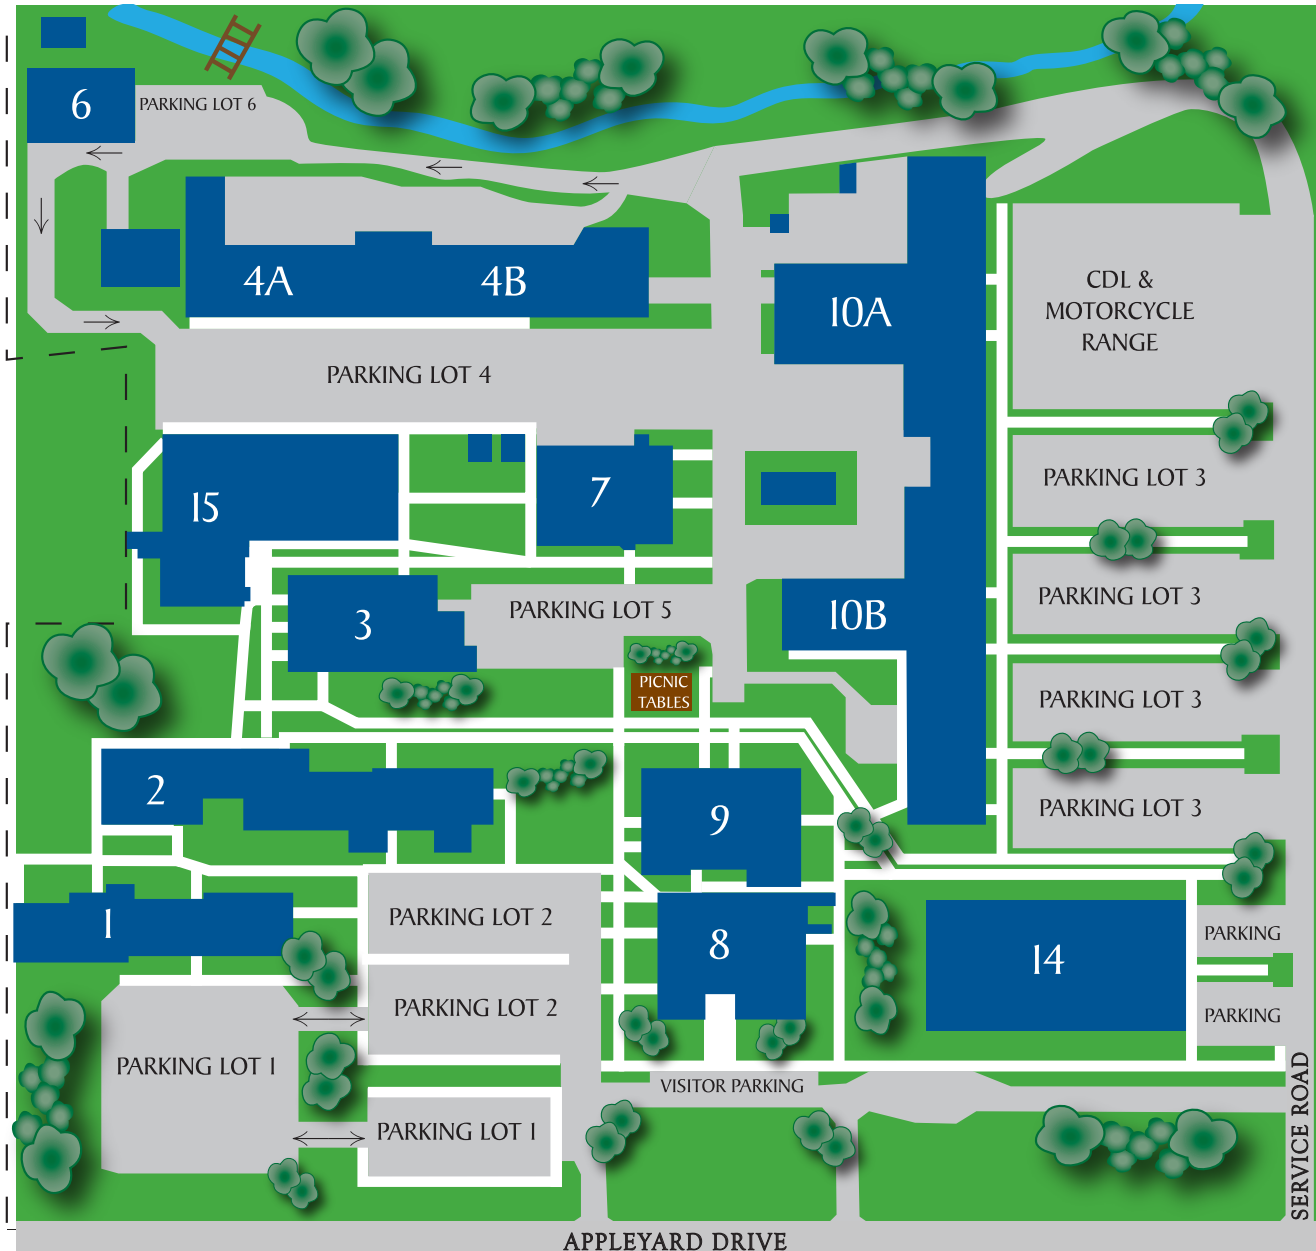

Lively
Technical
College

CAMPUS MAP

500 N. Appleyard Drive
WWW.LIVELYTECH.COM

Program/Department	Bldg/Room
Administration	8-103
Adult & Community Education	14
Academic Skills Building	9-110
Automotive	10A-130
Aviation	TLH International Airport
Baking & Pastry Arts	3-112
Barbering	7-108
Bookstore	8-115
Building Trades & Construction Design	10B-185
Business Office	8-104
Central Sterile Processing Technician	2-136
CDL	CDL Range
Cosmetology	2-115 & 2-200
Diesel	10A-111
Electricity	10B-162
ESE Transition Program	10-212, 212A
Facials Specialty	2-223
Facilities/Safety	9-147A
Financial Aid/Veteran Affairs	8-124
Fundamental Foodservice	3-112
Heating, Ventilation, Air Conditioning/ Refrigeration	10A-151
Industrial Pipefitter	AB
LCS Virtual School	1
Learning Resource Center	9-110
Libby's Cafe	3-101D
Massage Therapy	2-233
Medical Assisting	15-206
Nails Specialty	2-223
Nursing Assistant	15
Patient Care Technician	15-207
Phlebotomy	15
Placement Center	9-144
Plumbing	7-120
Practical Nursing	15
Professional Training Center	9-133
Registration	8-115
SOAR	9-113
Specialized Career Instruction	2-252
Student Services	9-148
Student Union	3-101
Testing Center	9-110
Transit Technician	10A-108
Welding	4A & 4B
Wellness Center	6

Aviation Campus: 3300 Capital Circle SW, Tallahassee, FL 32310